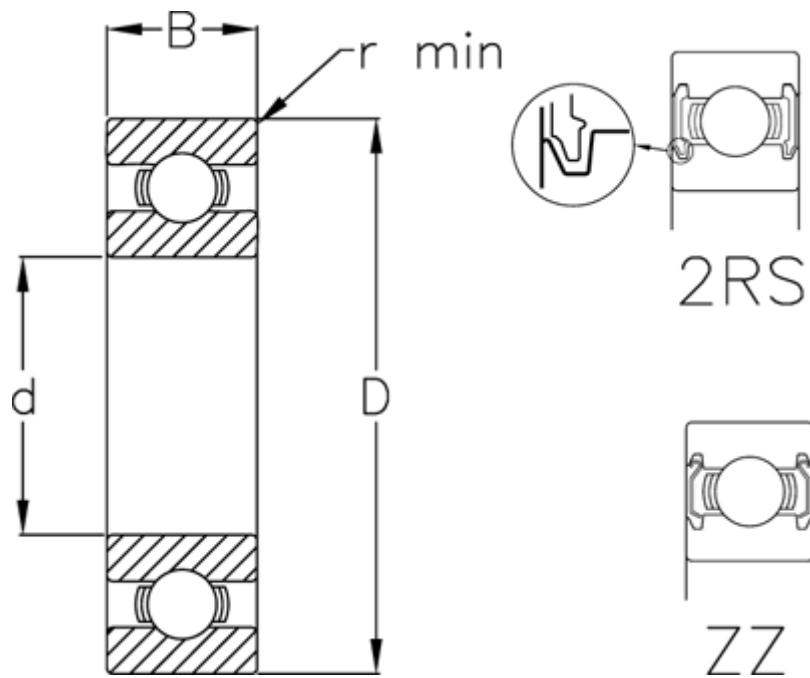

Data Sheet

Article number: 5480030019079

Description: Single row ball bearing 6306 2RS USDA H1
d=30 D=72 B=19 stainless/spez. grease

Measures

B	= 19	Weight (kg) = 0.36
d	= 30	
D	= 72	
Dynamic load C (kN)	= 26.7	
Max rpm greased	= 10000	
Max rpm oil lubricated	= 12000	
r min	= 1.1	
Static load C0 (kN)	= 15	